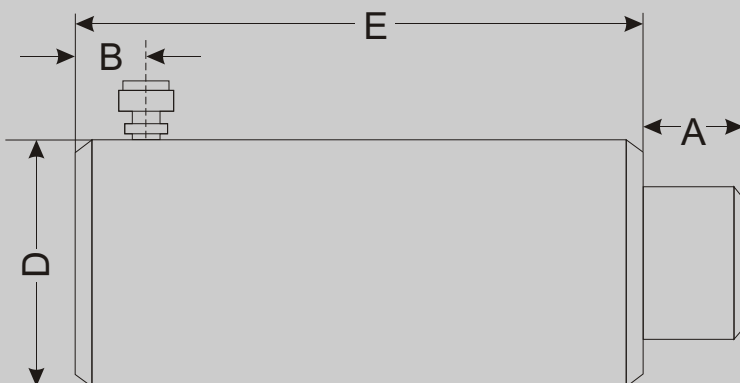

Phone:(818)-845-3928

Fax:(818)-842-0761

Email: ceo@hyjacks.com

Web: www.hyjacks.com

Order Model Number	CYLINDER CAPACITY	A	E	CYLINDER EFFECTIVE AREA	OIL CAPACITY	B	WEIGHT	D
		STROKE	RETRACTED HEIGHT			BASE TO INLET PORT		CYLINDER BODY
	tons	mm / in.	mm / in.	cm2 / sq.in.	cm3 / cu.in.	mm / in.	kg / lb.	mm / in.
ORBV 30/6	30	152/6	317/10.5	41.9/6.5	639/39	38/1.5	6.8/15	101/4.5
ORBV 30/10	30	254/10	419/14.5	41.9/6.5	1065/65	38/1.5	9.9/22	101/4.5
ORBV 50/6	50	152/6	317/10.5	71.2/11	1085/66.2	38/1.5	13.5/30	133/5.5
ORBV 50/10	50	254/10	419/14.5	71.2/11	1809/110.4	38/1.5	17.1/38	133/5.5
ORV 100/6	100	152/6	317/10.5	133/20.7	2027/123.7	38/1.5	20.3/45	190/7.5
ORV 100/10	100	254/10	419/14.5	133/20.7	3379/206	38/1.5	24.8/55	190/7.5